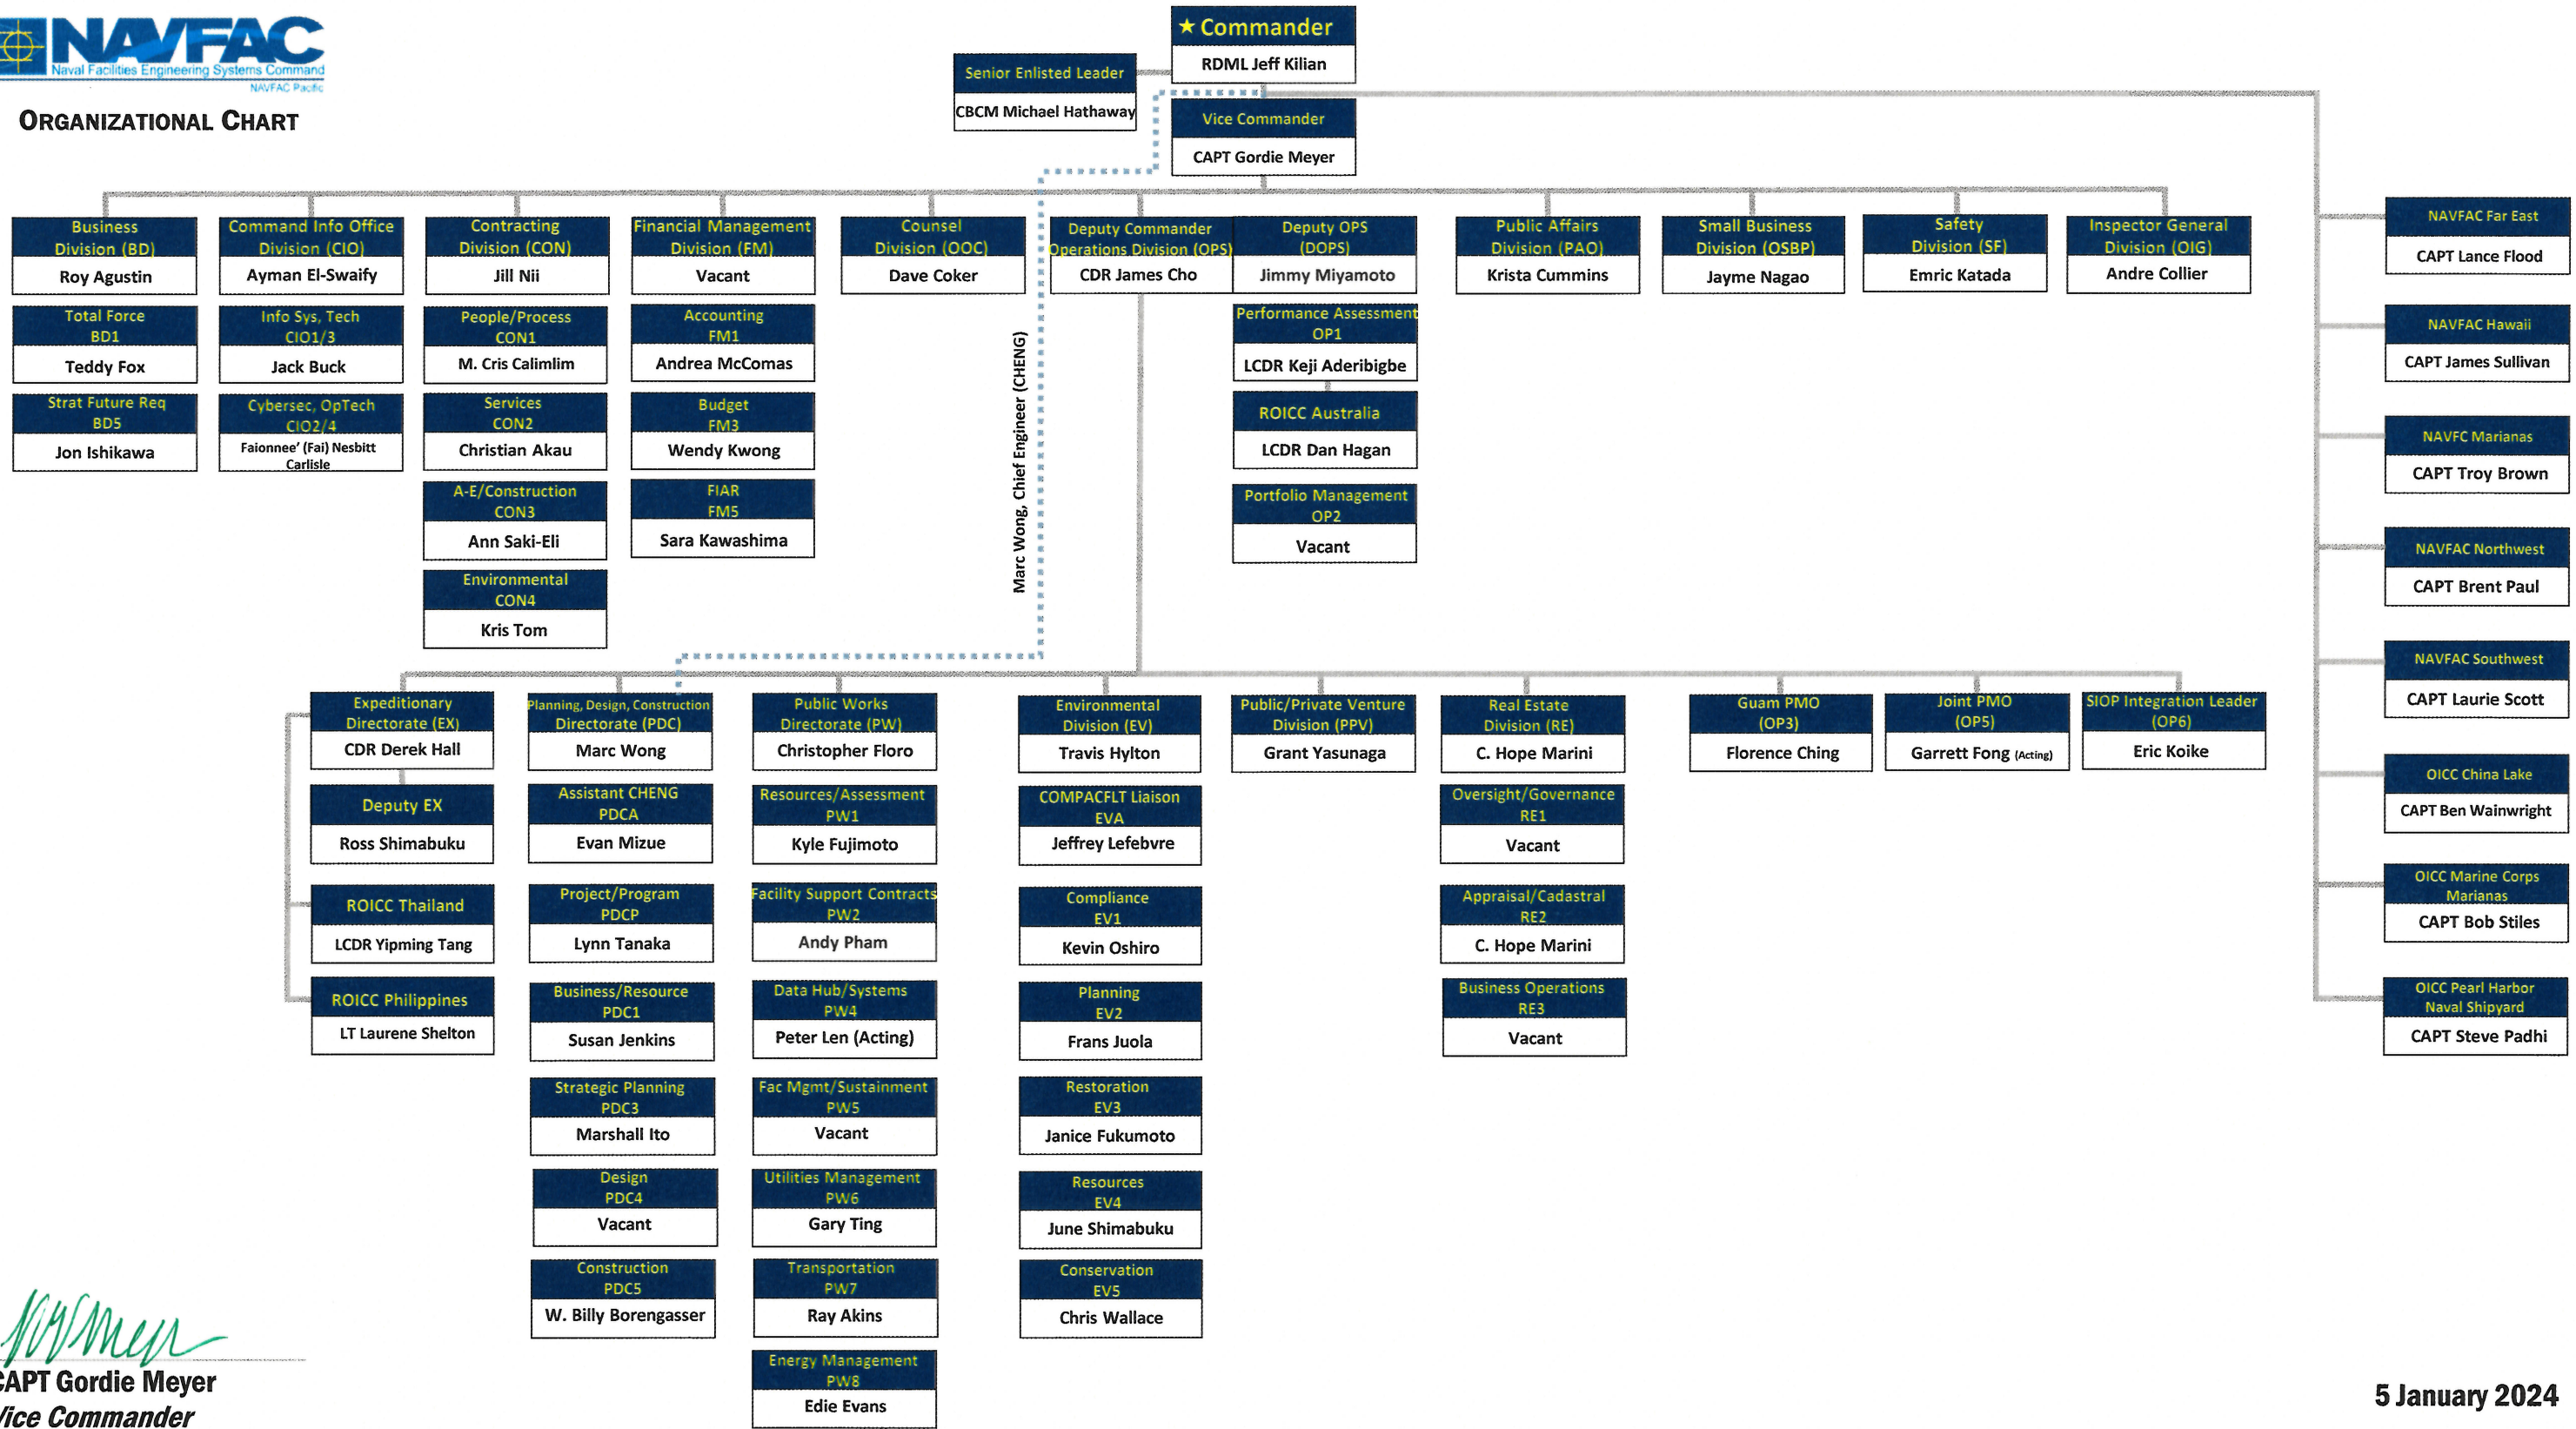

ORGANIZATIONAL CHART

Gordie Meyer
CAPT Gordie Meyer
 Vice Commander